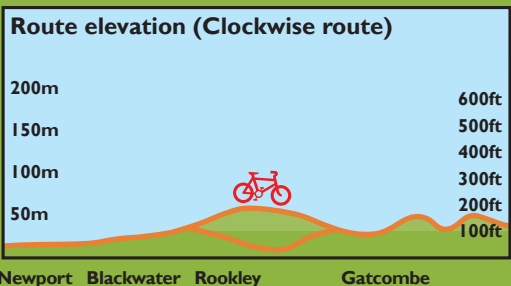

Newport

This 10 mile ride gets off to an easy start along a former railway line cycleway to the quaint little hamlet of Merstone. Depending on your mood, return along roads or via a bridleway and pretty country lanes, rejoining the cycleway to Newport if you wish.

ROUTE INFORMATION

- Start location: Medina Avenue, Newport
- Difficulty: Moderate
- Ride distance: 10 miles
- Places to stop for food & drink

KEY

- Cycle Route on road
- Cycle Route off road
- Cycleway

No signs at this junction